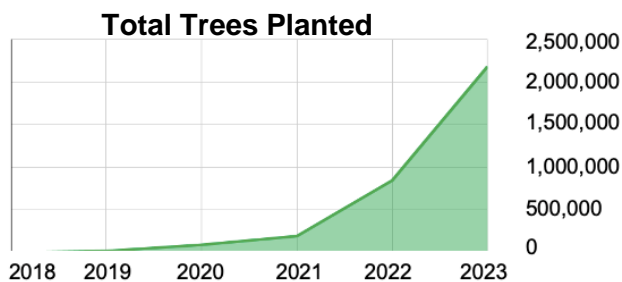

Seeking support to plant Food Forests in Guatemala

Purpose:

We work with indigenous communities to transition their land from slash-and-burn chemical monocultures into regenerative Food Forests. These projects build food security and climate resilience for underserved communities, while protecting biodiversity and sequestering carbon. Our Community Engagement Model, developed over 6 years, has empowered 33k farmers to plant and maintain 2,237,388 trees. We invite you to join the movement!

Highlights of the Contour Lines Model:

- **Scale:** From Feb 2019 to Dec 2023, we have planted in 13,168 Food Forests restoring 9,500 acres.
- **Momentum:** We've organized and trained a growing network of 374 communities in diverse regions. Our team of 55 field technicians expands to meet the increasing demand for Food Forests.
- **Cost-efficiency:** We have reduced planting costs by 70%, from \$671 to \$184 per acre.
- **High success rate:** Working with smallholder farmers on their own land contributes to our 95% tree survival rate. Our Community Engagement Model awards projects to those farmers who are most dedicated to regenerative farming methods, with continual supervision and training.
- **Financial sustainability:** Our value-added processing and marketing initiatives generate income for small farmers and are projected to financially sustain our tree planting initiatives by 2027