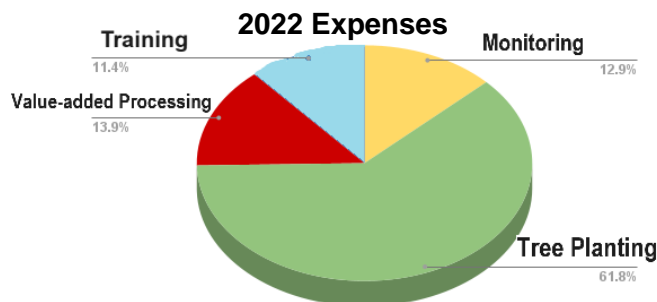

Seeking support to plant Food Forests in Guatemala

Purpose:

We work with indigenous communities to transition their land from slash-and-burn chemical monocultures into regenerative Food Forests. These projects build food security and climate resilience for underserved communities, while protecting biodiversity and sequestering carbon. Our Community Engagement Model, developed over 6 years, has empowered 33k farmers to plant and maintain 2,237,388 trees. We invite you to join the movement!

Highlights of the Contour Lines Model:

- **Scale:** From Feb 2019 to Dec 2023, we have planted in 13,168 Food Forests restoring 9,500 acres.
- **Momentum:** We've organized and trained a growing network of 374 communities in diverse regions. Our team of 55 field technicians expands to meet the increasing demand for Food Forests.
- **Cost-efficiency:** We have reduced planting costs by 70%, from \$671 to \$184 per acre.
- **High success rate:** Working with smallholder farmers on their own land contributes to our 95% tree survival rate. Our Community Engagement Model awards projects to those farmers who are most dedicated to regenerative farming methods, with continual supervision and training.
- **Financial sustainability:** Our value-added processing and marketing initiatives generate income for small farmers and are projected to financially sustain our tree planting initiatives by 2027

IMPACT	Trees Planted	Acres Restored	Food Forests	Support Needed
1 family	600	1.5	1	\$600
1 community	9,000	22.5	15	\$9,000
1 region	135,000	337.5	225	\$135,000

Outcomes:

Beyond just planting trees, Contour Lines restores land and empowers indigenous communities. Our technicians continually provide follow-up training, site monitoring, supervision, tools, and assistance with market access of harvests. These initiatives help achieve high success rates, as well as build lasting relationships with the communities.